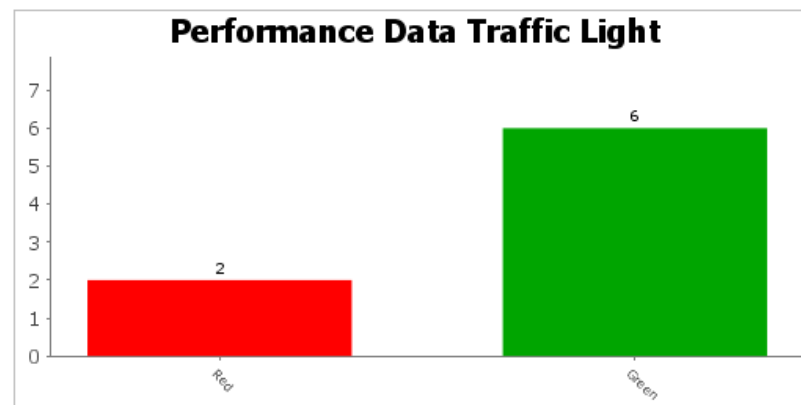

Social Affairs Select Committee PI's

Code	Description	Year to Date Value	Year to Date Target	Status	Trend Chart	Latest Note
LPI CD 007	Number of domestic burglaries per 1,000 households	2.3	2.0			<p>Nationally the level of crime, including domestic burglaries, has experienced an upward trend in the last two years. Reported crime in Sevenoaks has mirrored this trend.</p> <p>The Community Safety Partnership is aware of the challenge regarding domestic burglary and is prioritising and promoting property security. The police are focussing on known offenders</p>